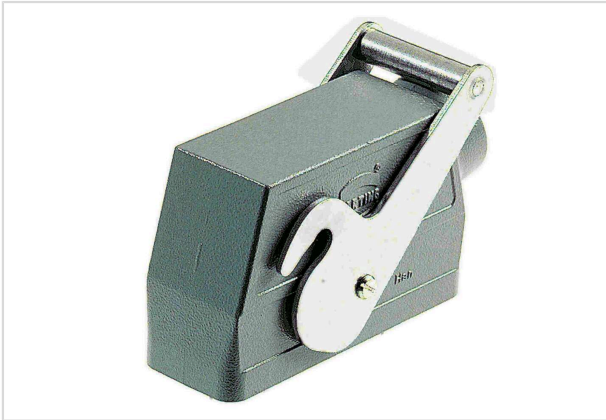

Han 16B-GS-ZV-21

Image is for illustration purposes only. Please refer to product description.

Part number	09 30 016 0580
Specification	Han 16B-GS-ZV-21
HARTING eCatalogue	https://b2b.harting.com/09300160580

Identification

Category	Hoods/Housings
Series of hoods/housings	Han [®] B
Type of hood/housing	Hood
Type	High construction

Version

Size	16 B
Version	Side entry
Cable entry	1x Pg 21
Locking type	Central locking lever (on the hood)
Field of application	Standard hoods/housings for industrial connectors

Technical characteristics

Limiting temperature	-40 ... +125 °C
Note on the limiting temperature	For use as a connector according to IEC 61984.
Degree of protection acc. to IEC 60529	IP65
Type rating acc. to UL 50 / UL 50E	4 4X 12

Material properties

Material (hood/housing)	Aluminium die-cast
Surface (hood/housing)	Powder-coated
Colour (hood/housing)	RAL 7037 (dust grey)

Pushing Performance
Since 1945

Material properties

Material (locking)	Stainless steel
RoHS	compliant
ELV status	compliant
China RoHS	e
REACH Annex XVII substances	Not contained
REACH ANNEX XIV substances	Not contained
REACH SVHC substances	Not contained
California Proposition 65 substances	Yes
California Proposition 65 substances	Nickel
Fire protection on railway vehicles	EN 45545-2 (2020-08)
Requirement set with Hazard Levels	R1 (HL 1-3) R7 (HL 1-3)